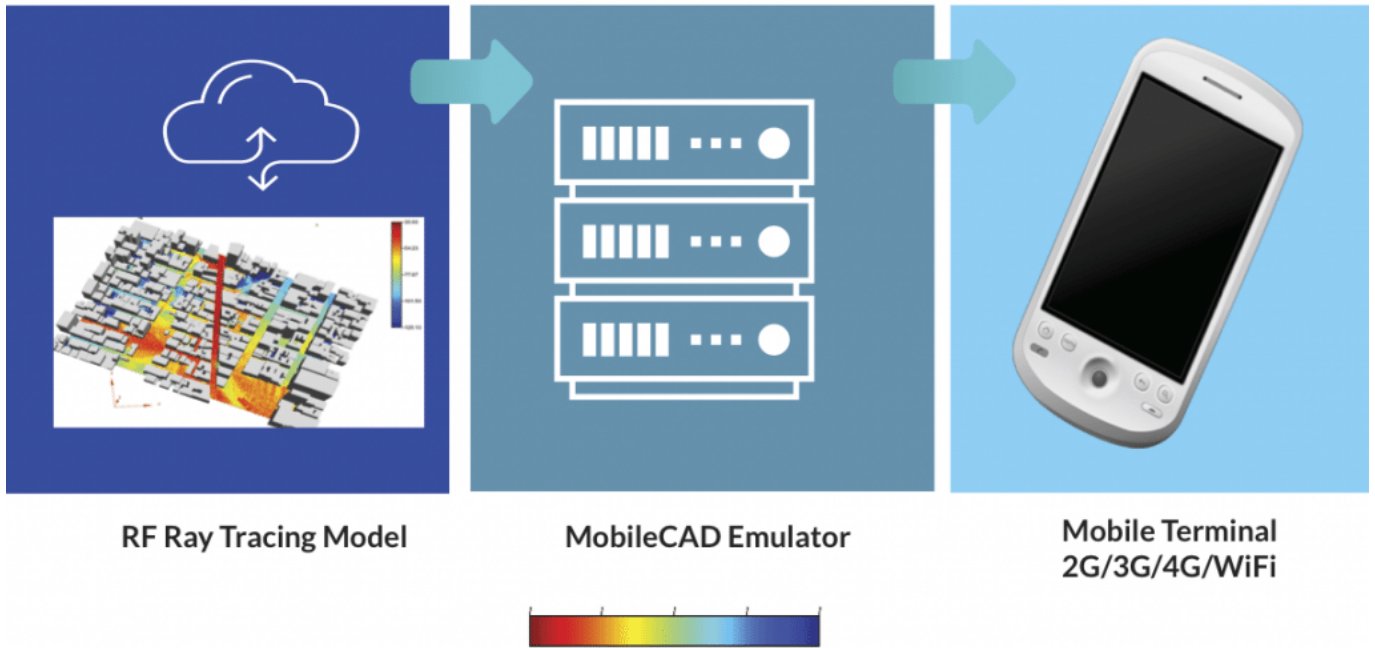

Wireless Products

Our Wireless Products Portfolio was revamped and stylized with: