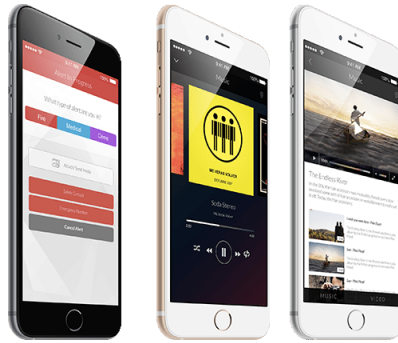

## Cloud to Cable

EGLA offers its Cloud to Cable product. Cloud to Cable is a technology that connects cloud-based platforms and all its content in HTML/Video/Music and distributes them to Cable TV systems in a seamless and effortless manner. You can then distribute the same content to mobile, desktops, and other connected devices

## Music for CABLE

Our CLOUD TO CABLE platform (MEDIAMPLIFY) provides us with a great place for a Music service that is offered from our platform to any Cable TV system or IPTV network. These music product is also available thru our MEVIA APP, in both Android and IOS.

## TV for Cable

Just like Music, our TV/Video offering is available both for web/mobile and Cable TV. We count with 1000+ TV Channels and networks from all over the world. We offer this content to our customers in CABLE TV or thru our mobile app, MEVIA.. The TV/Movies are available in all formats and ready for distribution to your MSO or IPTV system.

## MEVIA

Mevia is a great application to deliver multiMEVIA content to costumers in mobile apps or tablets, also enables the control of connected devices like the Chromecast and Apple TV.

MEVIA is our mobile app and CLOUD TO CABLE extension for smartphones and smart TVs. The MEVIA App experience is available consumers but also available to businesses and universities. The market segments where MEVIA fits are: