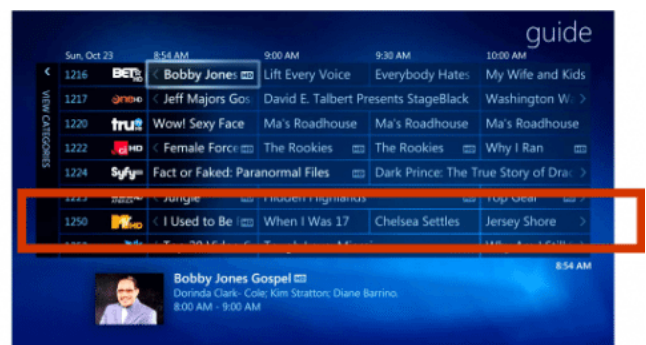

## Cloud to Cable

EGLA offers its Cloud to Cable product. Cloud to Cable is a technology that connects cloud-based platforms and all its content in HTML/Video/Music and distributes them to Cable TV systems in a seamless and effortless manner. You can then distribute the same content to mobile, desktops, and other connected devices